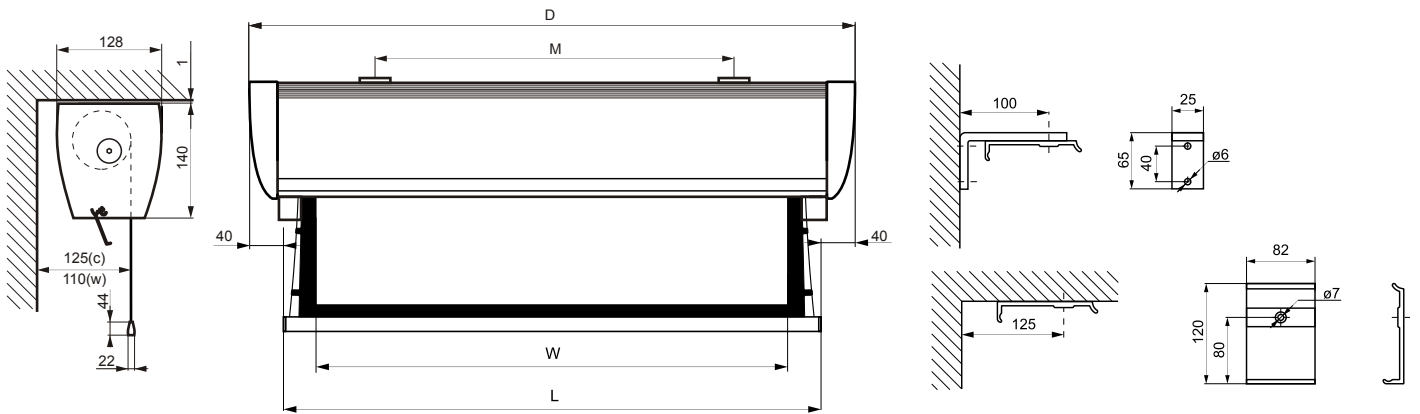

FEATURES:

- Picture area width range: 180 - 270 cm
- 4:3, 16:9 or 16:10 aspect ratios
- Dedicated fabrics:
 - for home cinema: Matt Grey g=0.8, Matt White g= 1,0
 - Matt Grey g=0.8, Matt White g= 1,0
 - for presentation : Matt White g= 1,0
- 60mm diameter Aluminium rolling tube
- Integrated RF control system with wireless transmitter
- Charging intle located at left side

OPTIONAL ACCESSORIES:

- RAL palette powder painting
- Extra wall/ceiling installation brackets
- SRMS brackets for installation under false ceiling

Picture Aspect Ratio	Dimensions		Border		Screen enclosure length D [cm]	Picture diagonal BB, BT [Inch]	Brackets distance M [cm]	Dedicated in-ceiling installation set	Weight [kg]	Transport box [cm]
	Picture width W [cm]	Picture area BB, BT w x h [cm]	BB Type	BT Type						
4:3	180	180 x 135	+	+	222,0	84	95 - 175	INC KIT2	9,80	230 x 18 x 18
4:3	210	210 x 160	+	+	257,0	98	110 - 205	INC KIT3	11,70	260 x 18 x 18
4:3	240	240 x 180	+	+	285,0	113	125 - 235	INC KIT4	13,90	290 x 18 x 18
4:3	270	270 x 202	+	-	319,0	128	140 - 265	INC KIT5	15,60	320 x 18 x 18
16:9	180	180 x 102	+	+	222,0	77	95 - 175	INC KIT2	9,50	230 x 18 x 18
16:9	210	210 x 119	+	+	257,0	90	110 - 205	INC KIT3	11,30	260 x 18 x 18
16:9	240	240 x 135	+	+	285,0	104	125 - 235	INC KIT4	13,50	290 x 18 x 18
16:9	270	270 x 152	+	+	319,0	117	140 - 265	INC KIT5	15,00	320 x 18 x 18
16:10	180	180 x 113	+	+	222,0	79	95 - 175	INC KIT2	9,70	230 x 18 x 18
16:10	210	210 x 131	+	+	257,0	93	110 - 205	INC KIT3	11,50	260 x 18 x 18
16:10	240	240 x 150	+	+	285,0	107	125 - 235	INC KIT4	13,70	290 x 18 x 18
16:10	270	270 x 169	+	+	319,0	121	140 - 265	INC KIT5	15,30	320 x 18 x 18